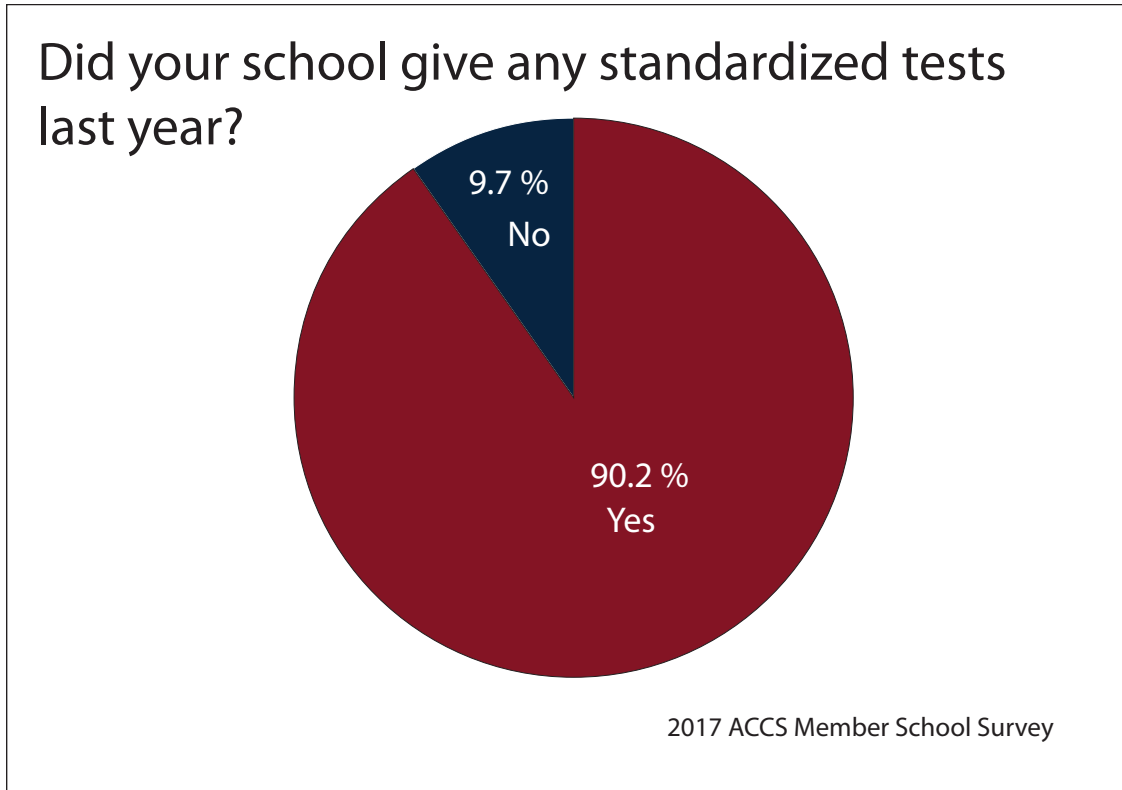

Did your school give any standardized tests last year? (Yes: 65, No: 7)