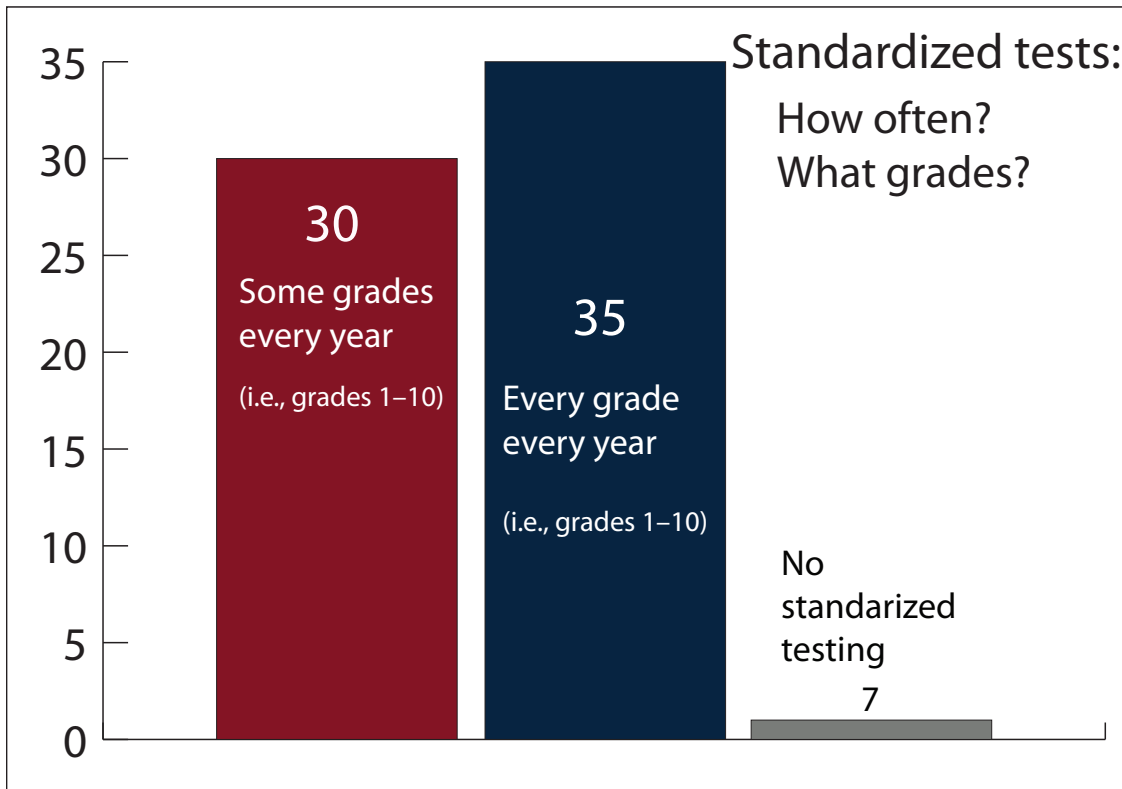

Standardized testing: How often? What grades?